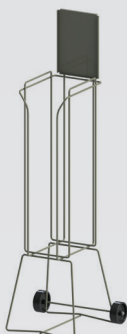

DISPLAY STANDS SINGLE RACK RANGE

SUPJOU00004

SUPJOU00012

SUPJOU00054

SUPJOU00047

SUPJOU00032

SUPJOU00050

SUPJOU00007

SUPJOU00053

SUPJOU00006

SUPJOU00027

SUPJOU00034

SUPJOU00016

SUPJOU00052

SUPJOU00013

TAILOR-MADE

INDUSTRY

LOGISTIC
DISTRIBUTION

WINE
PRODUCTION

SHOP FITTINGS

LAUNDRY

DISPLAY SYSTEMS

TECHNICAL DETAILS

PRODUCT DETAILS

- ✓ Format : A5 / A4 / A3 / specific
- ✓ Orientation : landscape / portrait
- ✓ Pediment : with / without

FINISHING

- ✓ Epoxy paint (choice of colours)

OPTIONS / ACCESSORIES

- **Weatherproof protection made of :**
 - ✓ soft cove
 - ✓ plexi box
 - ✓ display front plexi protection
- **Wheels**
- **Foldable display stand**