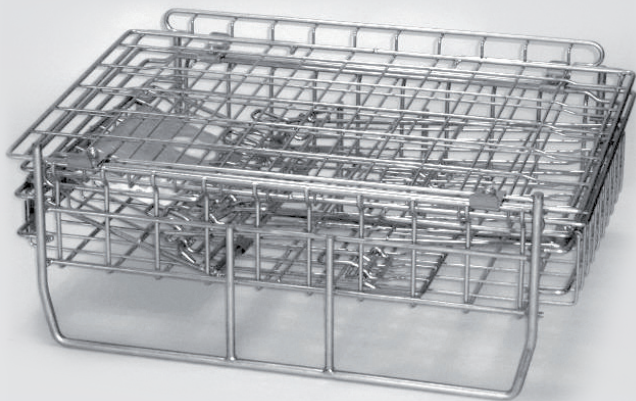

FOLDABLE WIRE MESH WINE CONTAINER

+ QUALITY

High quality materials used to industry standards

+ PRACTICAL

Ideal container to load and unload bottles automatically

INDUSTRY

LOGISTIC
DISTRIBUTION

WINE PRODUCTION

SHOP FITTINGS

LAUNDRY

DISPLAY
SYSTEMS

TECHNICAL DETAILS

	Useful internal dimensions	External dimensions
Width	560 mm	645 mm
Depth	780 mm	840 mm
Height	705 mm	840 mm

LOAD

- ✓ Empty : 27 Kg
- ✓ Full : 300 Kg (max)

PRODUCT DETAILS

- ✓ 75 x 50 mm bottom mesh
- ✓ 100 x 50 mm mesh panels
- ✓ Static stackable : 3/1 per 300 Kg
- ✓ Foldable / height when folded : 285 mm

CAPACITY

- ✓ 180 Champagne bottles
- ✓ 200 Bordeaux bottles
- ✓ 216 Burgundy bottles