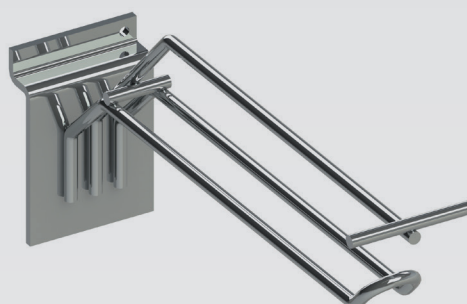

# SLATWALL HOOKS

REF : BROSIM00XXX / BRODOU00XXX

## SINGLE SLATWALL HOOK WITH OR WITHOUT LABEL HOLDER SUPPORT

## DOUBLE SLATWALL HOOK WITH OR WITHOUT LABEL HOLDER SUPPORT

TAILOR-MADE

INDUSTRY

LOGISTIC  
DISTRIBUTION

WINE  
PRODUCTION

SHOP FITTINGS

LAUNDRY

DISPLAY  
SYSTEMS

### PRODUCT DETAILS

- ✓ Ø 2.5 mm (min) - Ø 12 mm (max) in length
- ✓ Wire length : Custom-made