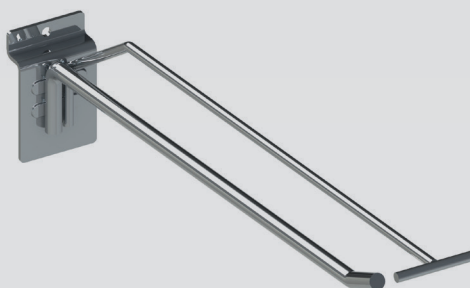

# SLATWALL HOOKS

REF : BROSIM00XXX / BRODOU00XXX

## SINGLE SLATWALL HOOK WITH OR WITHOUT LABEL HOLDER SUPPORT

## DOUBLE SLATWALL HOOK WITH OR WITHOUT LABEL HOLDER SUPPORT

TAILOR-MADE

INDUSTRY

LOGISTIC  
DISTRIBUTION

WINE  
PRODUCTION

SHOP FITTINGS

LAUNDRY

DISPLAY  
SYSTEMS

### PRODUCT DETAILS

- ✓ Ø 2.5 mm (min) - Ø 12 mm (max) in length
- ✓ Wire length : Custom-made