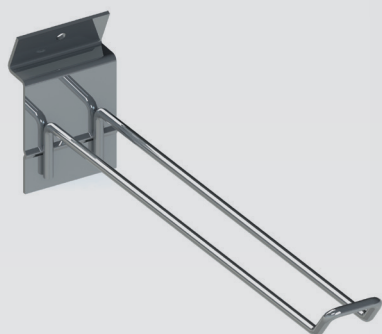

# SLATWALL HOOKS

REF : BROSIM00XXX / BRODOU00XXX

## SINGLE SLATWALL HOOK WITH OR WITHOUT LABEL HOLDER SUPPORT

## DOUBLE SLATWALL HOOK WITH OR WITHOUT LABEL HOLDER SUPPORT

TAILOR-MADE

INDUSTRY

LOGISTIC  
DISTRIBUTION

WINE  
PRODUCTION

SHOP FITTINGS

LAUNDRY

DISPLAY  
SYSTEMS